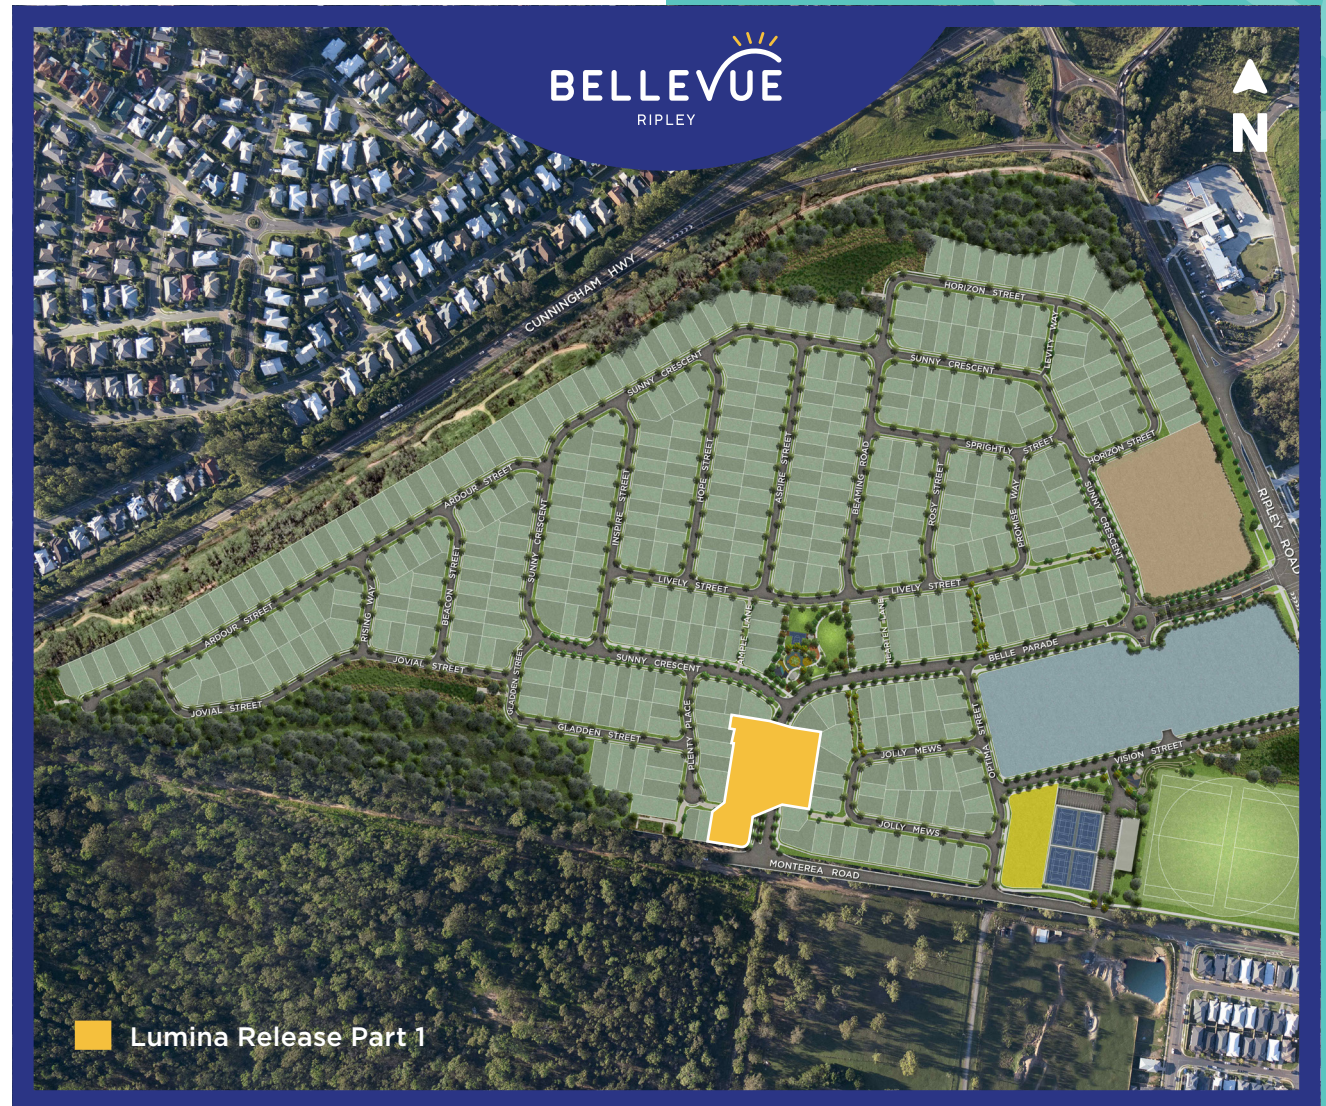

LUMINA RELEASE

PART 1

TOMORROW LOOKS GOOD FROM HERE

On the southern border of Bellevue, the Lumina Release Part 1 offers 15 land parcels ranging from 366m² to 495m². Just a short stroll away from Sunshine Park, multi-purpose courts and the future neighbourhood centre, this is a shining spot for growing families.

Connected to every essential with quick access to Ipswich and Springfield, Bellevue is a place where young futures are bright.

Now, this family-first community is on the horizon — and so is the opportunity to make it yours.