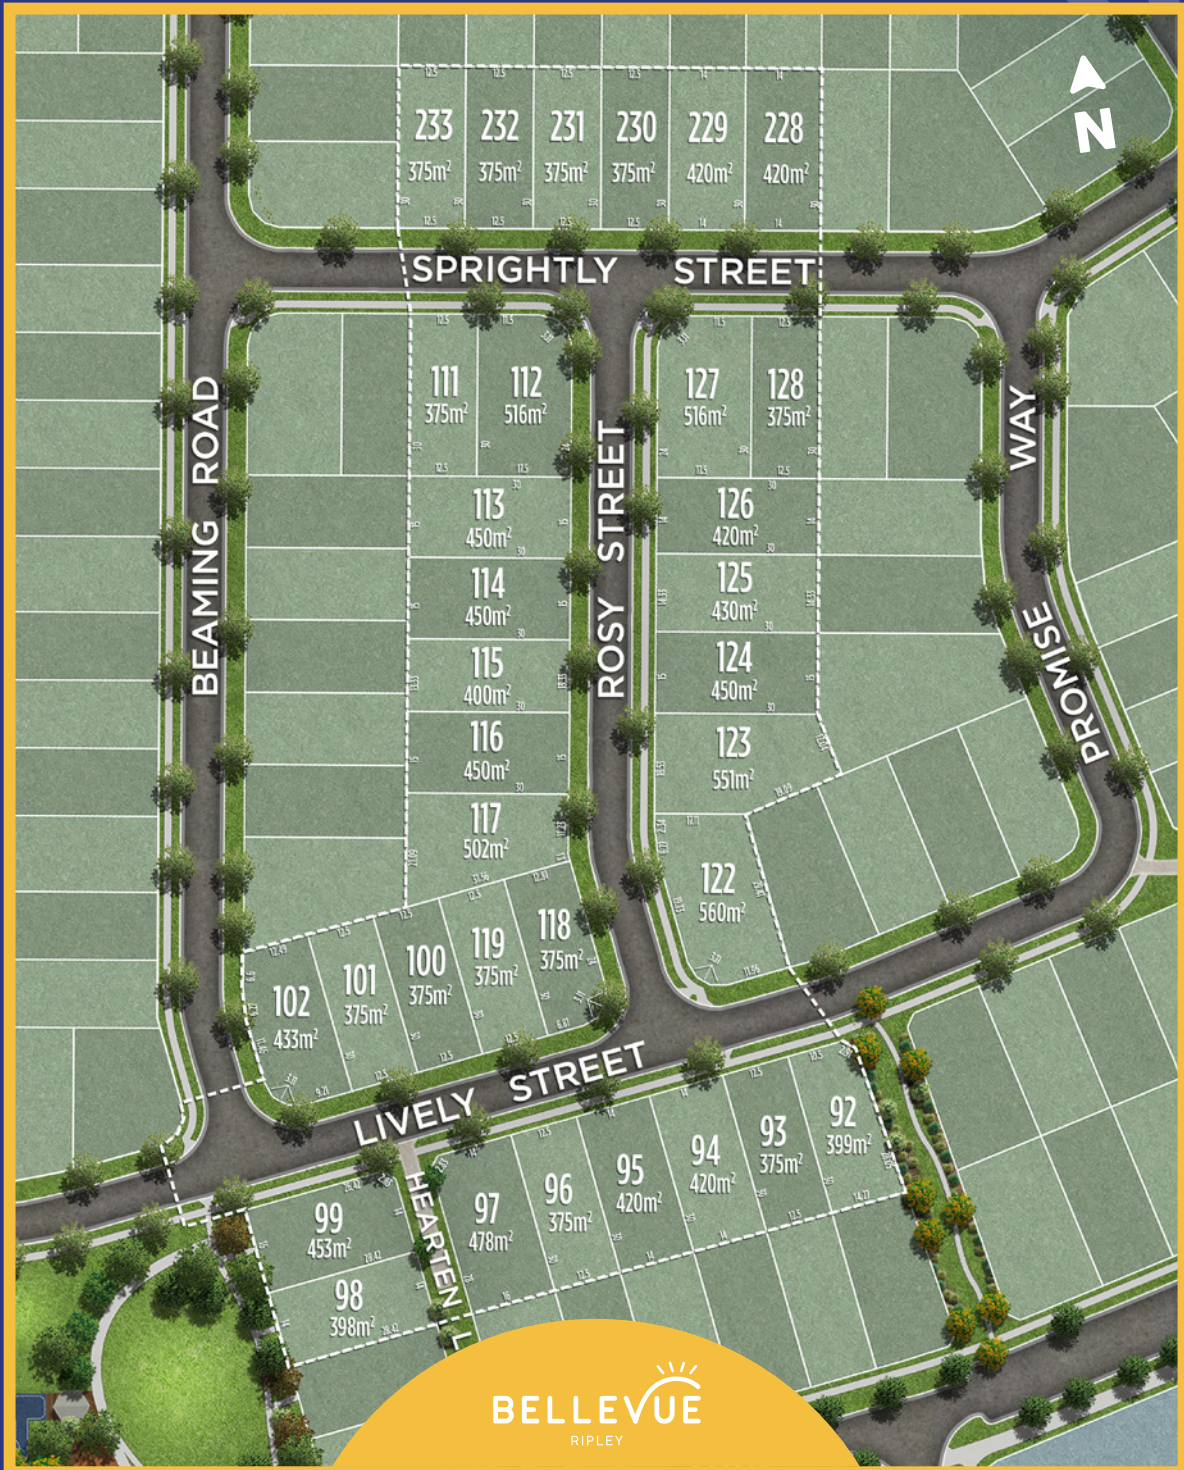

LUX RELEASE

BELLEVUERIPLEY.COM.AU

1800 777 787

HB Land

Proudly marketed by

LIVER HUME